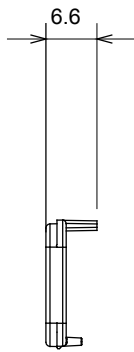

Wide range of control devices, sockets for power supply (conforming to national and international standards) signal pick-up, climate control, comfort management, technical alarm signalling and emergency lighting management. The ChoruSmart modular devices are available in five colours, glossy white, satin white, natural beige, satin black and lacquered titanium and in various sizes from 1/2, 1, 2 and 3 modules. Thanks to the mounting supports for rectangular, square and round boxes, endless combinations can be created with the ChoruSmart range of plates.

Category	Interchangeable diffuser	Type	Interchangeable
Colour	Green	Description	Diffusers
Standard	EN 60669-1	Thermo-pressure with ball	125 °C
Glow Wire Test	850 °C	Symbol	Green
Material	Technopolymer	Electrocod	0130

### DIMENSIONAL