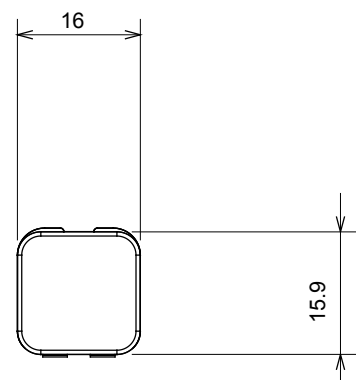

Wide range of control devices, sockets for power supply (conforming to national and international standards) signal pick-up, climate control, comfort management, technical alarm signalling and emergency lighting management. The ChoruSmart modular devices are available in five colours, glossy white, satin white, natural beige, satin black and lacquered titanium and in various sizes from 1/2, 1, 2 and 3 modules. Thanks to the mounting supports for rectangular, square and round boxes, endless combinations can be created with the ChoruSmart range of plates.

Category	Interchangeable diffuser	Type	Interchangeable
Colour	Red	Description	Diffusers
Standard	EN 60669-1	Thermo-pressure with ball	125 °C
Glow Wire Test	850 °C	Symbol	Red
Material	Technopolymer	Electrocod	0130

### DIMENSIONAL