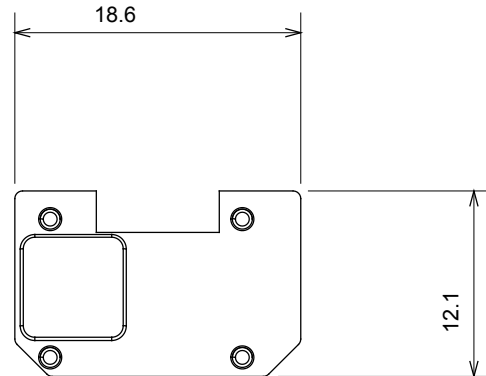

Wide range of control devices, sockets for power supply (conforming to national and international standards) signal pick-up, climate control, comfort management, technical alarm signalling and emergency lighting management. The ChoruSmart modular devices are available in five colours, glossy white, satin white, natural beige, satin black and lacquered titanium and in various sizes from 1/2, 1, 2 and 3 modules. Thanks to the mounting supports for rectangular, square and round boxes, endless combinations can be created with the ChoruSmart range of plates.

Category	Interchangeable symbol	Type	Illuminable
Colour	Transparent	Standard	EN 60669-1
Thermo-pressure with ball	125 °C	Glow Wire Test	850 °C
Suitable for	Numerical services	Symbol	Six
Material	Technopolymer	Electrocod	0130

DIMENSIONAL

TECHNICAL SYMBOLOGY

STANDARDS/APPROVALS