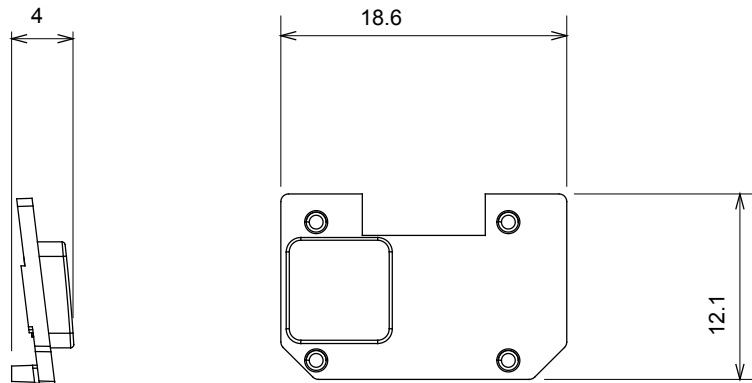

Wide range of control devices, sockets for power supply (conforming to national and international standards) signal pick-up, climate control, comfort management, technical alarm signalling and emergency lighting management. The ChoruSmart modular devices are available in five colours, glossy white, satin white, natural beige, satin black and lacquered titanium and in various sizes from 1/2, 1, 2 and 3 modules. Thanks to the mounting supports for rectangular, square and round boxes, endless combinations can be created with the ChoruSmart range of plates.

Category	Interchangeable symbol	Type	Illuminable
Colour	Transparent	Standard	EN 60669-1
Thermo-pressure with ball	125 °C	Glow Wire Test	850 °C
Suitable for	Numerical services	Symbol	Two
Material	Technopolymer	Electrocod	0130

DIMENSIONAL

TECHNICAL SYMBOLOGY

STANDARDS/APPROVALS