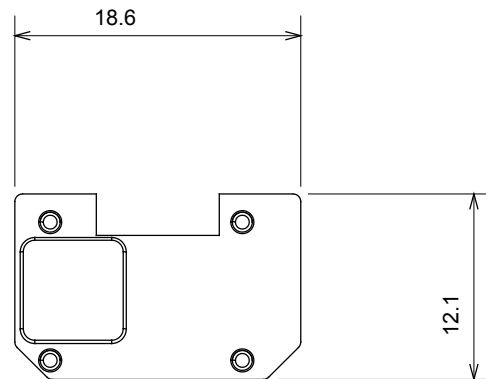

Wide range of control devices, sockets for power supply (conforming to national and international standards) signal pick-up, climate control, comfort management, technical alarm signalling and emergency lighting management. The ChoruSmart modular devices are available in five colours, glossy white, satin white, natural beige, satin black and lacquered titanium and in various sizes from 1/2, 1, 2 and 3 modules. Thanks to the mounting supports for rectangular, square and round boxes, endless combinations can be created with the ChoruSmart range of plates.

Category	Interchangeable symbol	Type	Illuminable
Colour	Transparent	Standard	EN 60669-1
Thermo-pressure with ball	125 °C	Glow Wire Test	850 °C
Suitable for	General services	Symbol	Alarm
Material	Technopolymer	Electrocod	0130

DIMENSIONAL

TECHNICAL SYMBOLOGY

STANDARDS/APPROVALS