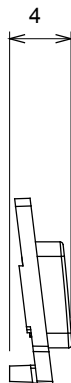

DIMENSIONAL