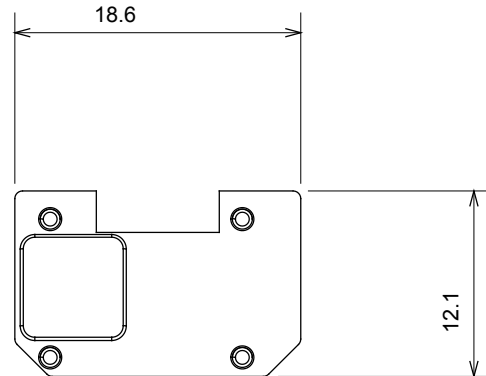

DIMENSIONAL

TECHNICAL SYMBOLOGY

STANDARDS/APPROVALS