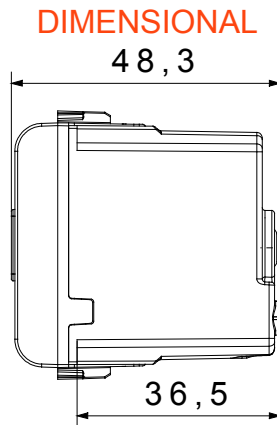

Wide range of control devices, sockets for power supply (conforming to national and international standards) signal pick-up, climate control, comfort management, technical alarm signalling and emergency lighting management. The ChoruSmart modular devices are available in five colours, glossy white, satin white, natural beige, satin black and lacquered titanium and in various sizes from 1/2, 1, 2 and 3 modules. Thanks to the mounting supports for rectangular, square and round boxes, endless combinations can be created with the ChoruSmart range of plates.

Category	Audible signalling	Description	Bell
Colour	Satin White	Supply voltage	12V ac - 50 Hz
Thermo-pressure with ball	125 °C	Sound intensity	80 dB (at 1 m)
Glow Wire Test	850 °C	Max power consumption	8 VA
No. modules	1	Wiring terminals	With screw
Material	Technopolymer		