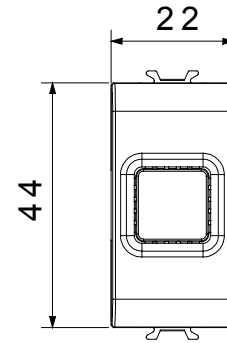

Wide range of control devices, sockets for power supply (conforming to national and international standards) signal pick-up, climate control, comfort management, technical alarm signalling and emergency lighting management. The ChoruSmart modular devices are available in five colours, glossy white, satin white, natural beige, satin black and lacquered titanium and in various sizes from 1/2, 1, 2 and 3 modules. Thanks to the mounting supports for rectangular, square and round boxes, endless combinations can be created with the ChoruSmart range of plates.

Category	Audible signalling	Description	Bell
Colour	Satin White	Supply voltage	12V ac - 50 Hz
Thermo-pressure with ball	125 °C	Sound intensity	80 dB (at 1 m)
Glow Wire Test	850 °C	Max power consumption	8 VA
No. modules	1	Wiring terminals	With screw
Material	Technopolymer		