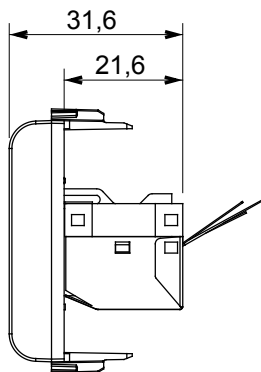

Wide range of control devices, sockets for power supply (conforming to national and international standards) signal pick-up, climate control, comfort management, technical alarm signalling and emergency lighting management. The ChoruSmart modular devices are available in five colours, glossy white, satin white, natural beige, satin black and lacquered titanium and in various sizes from 1/2, 1, 2 and 3 modules. Thanks to the mounting supports for rectangular, square and round boxes, endless combinations can be created with the ChoruSmart range of plates.

Category	Data socket	Description	RJ45
Colour	Satin White	Use category	5e
Cables	FTP	Connection	Toolless
Number pairs	4	Standard	EN 60603-7-3
No. modules	1	Electrocod	3722
Material	Technopolymer		

DIMENSIONAL