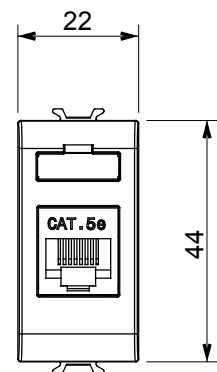

Wide range of control devices, sockets for power supply (conforming to national and international standards) signal pick-up, climate control, comfort management, technical alarm signalling and emergency lighting management. The ChoruSmart modular devices are available in five colours, glossy white, satin white, natural beige, satin black and lacquered titanium and in various sizes from 1/2, 1, 2 and 3 modules. Thanks to the mounting supports for rectangular, square and round boxes, endless combinations can be created with the ChoruSmart range of plates.

Category	Data socket	Description	RJ45
Colour	Satin White	Use category	5e
Cables	FTP	Connection	Toolless
Number pairs	4	Standard	EN 60603-7-3
No. modules	1	Electrocod	3722
Material	Technopolymer		

DIMENSIONAL