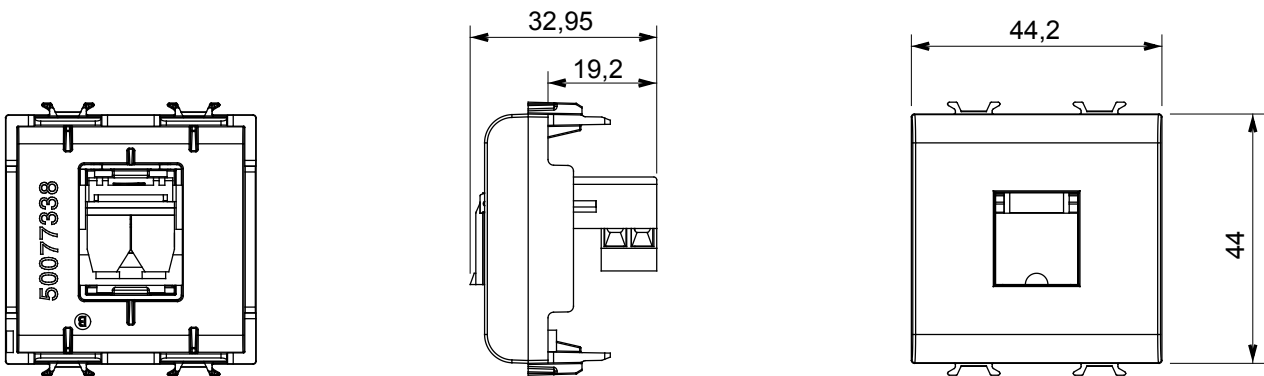

Wide range of control devices, sockets for power supply (conforming to national and international standards) signal pick-up, climate control, comfort management, technical alarm signalling and emergency lighting management. The ChoruSmart modular devices are available in five colours, glossy white, satin white, natural beige, satin black and lacquered titanium and in various sizes from 1/2, 1, 2 and 3 modules. Thanks to the mounting supports for rectangular, square and round boxes, endless combinations can be created with the ChoruSmart range of plates.

Category	Telephone socket-outlet	Description	RJ11
Colour	Satin White	Connection	Screw-on terminals
No. modules	2	Electrocod	3721
Material	Technopolymer		

DIMENSIONAL

STANDARDS/APPROVALS