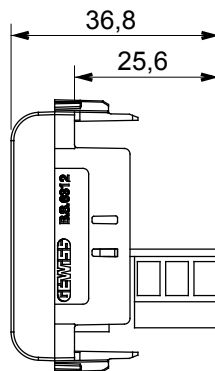

Wide range of control devices, sockets for power supply (conforming to national and international standards) signal pick-up, climate control, comfort management, technical alarm signalling and emergency lighting management. The ChoruSmart modular devices are available in five colours, glossy white, satin white, natural beige, satin black and lacquered titanium and in various sizes from 1/2, 1, 2 and 3 modules. Thanks to the mounting supports for rectangular, square and round boxes, endless combinations can be created with the ChoruSmart range of plates.

Category	Telephone socket-outlet	Description	6 contacts
Colour	Satin White	Standard	British
Connection	Screw-on terminals	No. modules	1
Electrocod	3721	Material	Technopolymer

### DIMENSIONAL