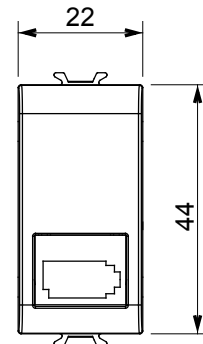

Wide range of control devices, sockets for power supply (conforming to national and international standards) signal pick-up, climate control, comfort management, technical alarm signalling and emergency lighting management. The ChoruSmart modular devices are available in five colours, glossy white, satin white, natural beige, satin black and lacquered titanium and in various sizes from 1/2, 1, 2 and 3 modules. Thanks to the mounting supports for rectangular, square and round boxes, endless combinations can be created with the ChoruSmart range of plates.

Category	Telephone socket-outlet	Description	6 contacts
Colour	Satin White	Standard	British
Connection	Screw-on terminals	No. modules	1
Electrocod	3721	Material	Technopolymer

### DIMENSIONAL