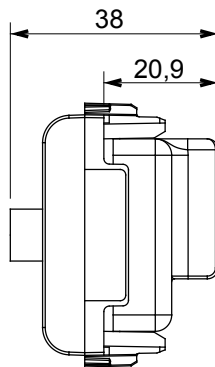

Wide range of control devices, sockets for power supply (conforming to national and international standards) signal pick-up, climate control, comfort management, technical alarm signalling and emergency lighting management. The ChoruSmart modular devices are available in five colours, glossy white, satin white, natural beige, satin black and lacquered titanium and in various sizes from 1/2, 1, 2 and 3 modules. Thanks to the mounting supports for rectangular, square and round boxes, endless combinations can be created with the ChoruSmart range of plates.

Category	TV/SAT socket-outlet	Description	Direct
Colour	Satin White	Attenuation	0 dB
Connectors	TV-SAT	Standard	EN 60728-4; IEC 61169-2; IEC 61169-24
No. modules	2	Cable fixing	With screw
Case	Pressure casting zamak metal body	Electrocod	0131
Material	Technopolymer		

DIMENSIONAL

STANDARDS/APPROVALS