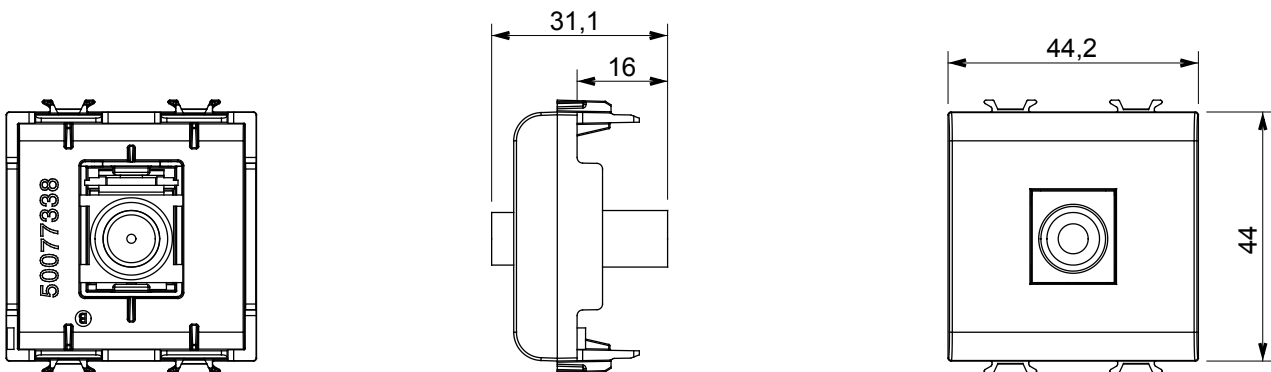

Wide range of control devices, sockets for power supply (conforming to national and international standards) signal pick-up, climate control, comfort management, technical alarm signalling and emergency lighting management. The ChoruSmart modular devices are available in five colours, glossy white, satin white, natural beige, satin black and lacquered titanium and in various sizes from 1/2, 1, 2 and 3 modules. Thanks to the mounting supports for rectangular, square and round boxes, endless combinations can be created with the ChoruSmart range of plates.

Category	TV/SAT socket-outlet	Description	Direct
Colour	Satin White	Attenuation	0 dB
Frequency	5-2400 MHz	Shielding	Class A
For connector type	F-Female	Standard	IEC 61169-24
No. modules	2	Cable fixing	Pressure-operated
Case	Plastic material body	Electrocod	0131
Material	Technopolymer		

DIMENSIONAL

STANDARDS/APPROVALS