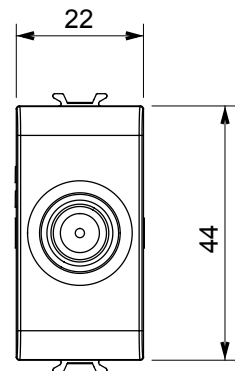

Wide range of control devices, sockets for power supply (conforming to national and international standards) signal pick-up, climate control, comfort management, technical alarm signalling and emergency lighting management. The ChoruSmart modular devices are available in five colours, glossy white, satin white, natural beige, satin black and lacquered titanium and in various sizes from 1/2, 1, 2 and 3 modules. Thanks to the mounting supports for rectangular, square and round boxes, endless combinations can be created with the ChoruSmart range of plates.

Category	TV/SAT socket-outlet	Description	Through wiring
Colour	Satin White	Attenuation	5 dB
Frequency	5-2400 MHz	Shielding	Class A
For connector type	F-Female	Standard	EN 60728-4; IEC 61169-24
No. modules	1	Cable fixing	With screw
Case	Pressure casting zamak metal body	Electrocod	0131
Material	Technopolymer		

DIMENSIONAL

STANDARDS/APPROVALS