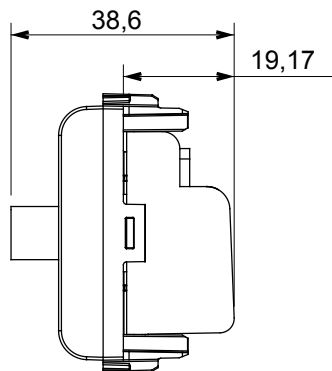

Wide range of control devices, sockets for power supply (conforming to national and international standards) signal pick-up, climate control, comfort management, technical alarm signalling and emergency lighting management. The ChoruSmart modular devices are available in five colours, glossy white, satin white, natural beige, satin black and lacquered titanium and in various sizes from 1/2, 1, 2 and 3 modules. Thanks to the mounting supports for rectangular, square and round boxes, endless combinations can be created with the ChoruSmart range of plates.

Category	TV/SAT socket-outlet	Description	Through wiring
Colour	Satin White	Attenuation	5 dB
Frequency	5-2400 MHz	Shielding	Class A
For connector type	F-Female	Standard	EN 60728-4; IEC 61169-24
No. modules	1	Cable fixing	With screw
Case	Pressure casting zamak metal body	Electrocod	0131
Material	Technopolymer		

DIMENSIONAL

STANDARDS/APPROVALS