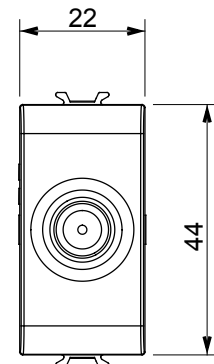

Wide range of control devices, sockets for power supply (conforming to national and international standards) signal pick-up, climate control, comfort management, technical alarm signalling and emergency lighting management. The ChoruSmart modular devices are available in five colours, glossy white, satin white, natural beige, satin black and lacquered titanium and in various sizes from 1/2, 1, 2 and 3 modules. Thanks to the mounting supports for rectangular, square and round boxes, endless combinations can be created with the ChoruSmart range of plates.

Category	TV/SAT socket-outlet	Description	Direct
Colour	Satin White	Attenuation	0 dB
Frequency	5-2400 MHz	Shielding	Class A
For connector type	F-Female	Standard	EN 60728-4; IEC 61169-24
No. modules	1	Cable fixing	With screw
Case	Pressure casting zamak metal body	Electrocod	0131
Material	Technopolymer		

### DIMENSIONAL