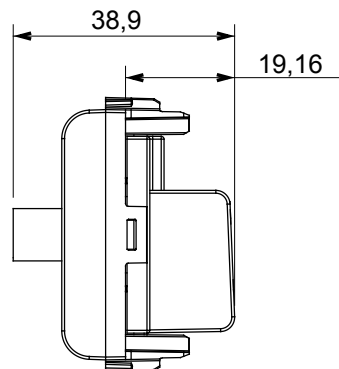

Wide range of control devices, sockets for power supply (conforming to national and international standards) signal pick-up, climate control, comfort management, technical alarm signalling and emergency lighting management. The ChoruSmart modular devices are available in five colours, glossy white, satin white, natural beige, satin black and lacquered titanium and in various sizes from 1/2, 1, 2 and 3 modules. Thanks to the mounting supports for rectangular, square and round boxes, endless combinations can be created with the ChoruSmart range of plates.

Category	TV/SAT socket-outlet	Description	Direct
Colour	Satin White	Attenuation	0 dB
Frequency	5-2400 MHz	Shielding	Class A
For connector type	F-Female	Standard	EN 60728-4; IEC 61169-24
No. modules	1	Cable fixing	With screw
Case	Pressure casting zamak metal body	Electrocod	0131
Material	Technopolymer		

### DIMENSIONAL