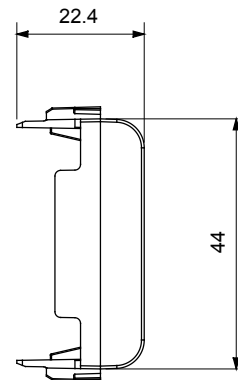

Wide range of control devices, sockets for power supply (conforming to national and international standards) signal pick-up, climate control, comfort management, technical alarm signalling and emergency lighting management. The ChoruSmart modular devices are available in five colours, glossy white, satin white, natural beige, satin black and lacquered titanium and in various sizes from 1/2, 1, 2 and 3 modules. Thanks to the mounting supports for rectangular, square and round boxes, endless combinations can be created with the ChoruSmart range of plates.

Category	Blanking module	Colour	Satin White
Description	2 modules	Standard	EN 60669-1
Thermo-pressure with ball	125 °C	Glow Wire Test	850 °C
No. modules	2	Material	Technopolymer
Electrocod	0100		

### DIMENSIONAL

### TECHNICAL SYMBOLOGY

125 °C

850 °C