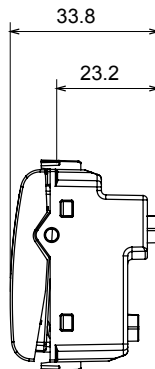

Wide range of control devices, sockets for power supply (conforming to national and international standards) signal pick-up, climate control, comfort management, technical alarm signalling and emergency lighting management. The ChoruSmart modular devices are available in five colours, glossy white, satin white, natural beige, satin black and lacquered titanium and in various sizes from 1/2, 1, 2 and 3 modules. Thanks to the mounting supports for rectangular, square and round boxes, endless combinations can be created with the ChoruSmart range of plates.

Category	Blanking module with cable output	Colour	Satin White
Description	2 modules	Standard	EN 60669-1
Thermo-pressure with ball	125 °C	Glow Wire Test	850 °C
No. modules	2	Material	Technopolymer
Electrocod	0100		

DIMENSIONAL

TECHNICAL SYMBOLOGY

125 °C

850 °C

STANDARDS/APPROVALS