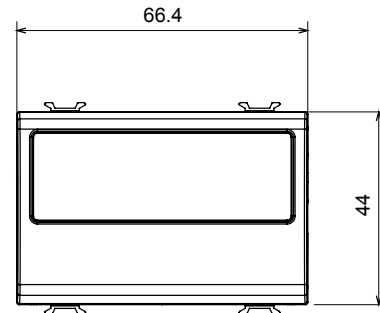

Wide range of control devices, sockets for power supply (conforming to national and international standards) signal pick-up, climate control, comfort management, technical alarm signalling and emergency lighting management. The ChoruSmart modular devices are available in five colours, glossy white, satin white, natural beige, satin black and lacquered titanium and in various sizes from 1/2, 1, 2 and 3 modules. Thanks to the mounting supports for rectangular, square and round boxes, endless combinations can be created with the ChoruSmart range of plates.

Category	Blanking module with cable output	Colour	Satin White
Description	2 modules	Standard	EN 60669-1
Thermo-pressure with ball	125 °C	Glow Wire Test	850 °C
No. modules	2	Material	Technopolymer
Electrocod	0100		

DIMENSIONAL

TECHNICAL SYMBOLOGY

125 °C

850 °C

STANDARDS/APPROVALS