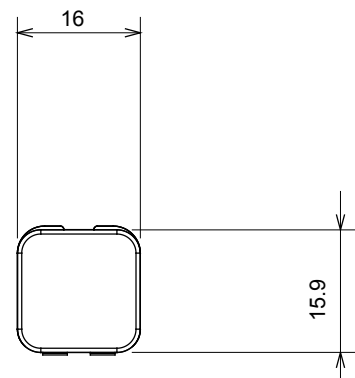

DIMENSIONAL

TECHNICAL SYMBOLOGY

STANDARDS/APPROVALS