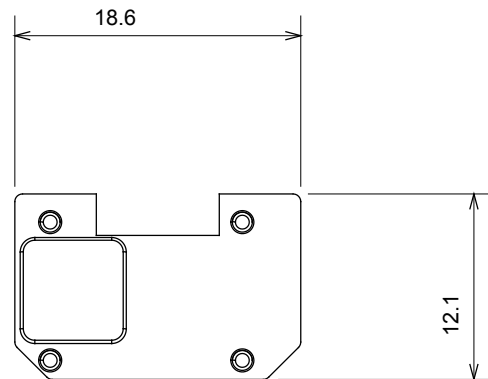

Wide range of control devices, sockets for power supply (conforming to national and international standards) signal pick-up, climate control, comfort management, technical alarm signalling and emergency lighting management. The ChoruSmart modular devices are available in five colours, glossy white, satin white, natural beige, satin black and lacquered titanium and in various sizes from 1/2, 1, 2 and 3 modules. Thanks to the mounting supports for rectangular, square and round boxes, endless combinations can be created with the ChoruSmart range of plates.

Category	Interchangeable symbol	Type	Illuminable
Colour	Transparent	Standard	EN 60669-1
Thermo-pressure with ball	125 °C	Glow Wire Test	850 °C
Suitable for	Numerical services	Symbol	One
Material	Technopolymer	Electrocod	0130

DIMENSIONAL

TECHNICAL SYMBOLOGY

STANDARDS/APPROVALS