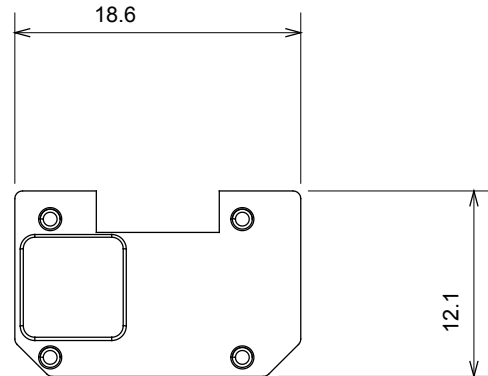

Wide range of control devices, sockets for power supply (conforming to national and international standards) signal pick-up, climate control, comfort management, technical alarm signalling and emergency lighting management. The ChoruSmart modular devices are available in five colours, glossy white, satin white, natural beige, satin black and lacquered titanium and in various sizes from 1/2, 1, 2 and 3 modules. Thanks to the mounting supports for rectangular, square and round boxes, endless combinations can be created with the ChoruSmart range of plates.

Category	Interchangeable symbol	Type	Illuminable
Colour	Transparent	Standard	EN 60669-1
Thermo-pressure with ball	125 °C	Glow Wire Test	850 °C
Suitable for	General services	Symbol	UP - DOWN arrow
Material	Technopolymer	Electrocod	0130

DIMENSIONAL

TECHNICAL SYMBOLOGY

STANDARDS/APPROVALS