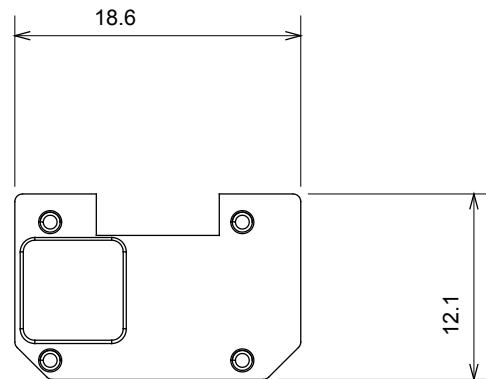

Wide range of control devices, sockets for power supply (conforming to national and international standards) signal pick-up, climate control, comfort management, technical alarm signalling and emergency lighting management. The ChoruSmart modular devices are available in five colours, glossy white, satin white, natural beige, satin black and lacquered titanium and in various sizes from 1/2, 1, 2 and 3 modules. Thanks to the mounting supports for rectangular, square and round boxes, endless combinations can be created with the ChoruSmart range of plates.

Category	Interchangeable symbol	Type	Illuminable
Colour	Transparent	Standard	EN 60669-1
Thermo-pressure with ball	125 °C	Glow Wire Test	850 °C
Suitable for	General services	Symbol	UP arrow
Material	Technopolymer	Electrocod	0130

### DIMENSIONAL