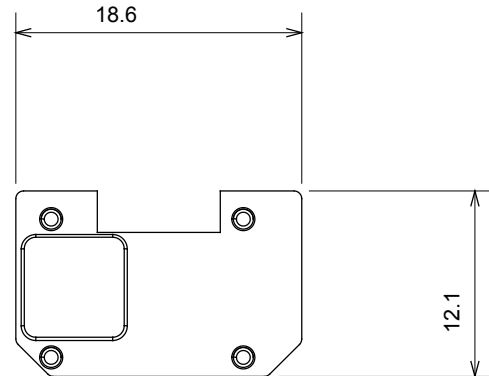

Wide range of control devices, sockets for power supply (conforming to national and international standards) signal pick-up, climate control, comfort management, technical alarm signalling and emergency lighting management. The ChoruSmart modular devices are available in five colours, glossy white, satin white, natural beige, satin black and lacquered titanium and in various sizes from 1/2, 1, 2 and 3 modules. Thanks to the mounting supports for rectangular, square and round boxes, endless combinations can be created with the ChoruSmart range of plates.

Category	Interchangeable symbol	Type	Illuminable
Colour	Transparent	Standard	EN 60669-1
Thermo-pressure with ball	125 °C	Glow Wire Test	850 °C
Suitable for	General services	Symbol	Dimmer increase
Material	Technopolymer	Electrocod	0130

DIMENSIONAL

TECHNICAL SYMBOLOGY

STANDARDS/APPROVALS