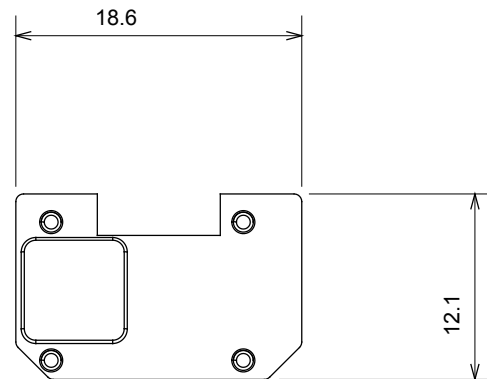

DIMENSIONAL

TECHNICAL SYMBOLOGY

STANDARDS/APPROVALS