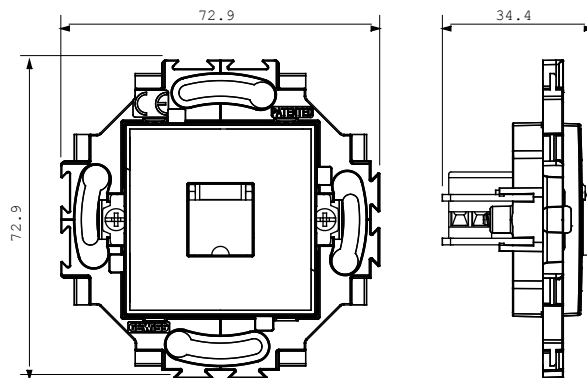

Residential series suitable for installations on round and square boxes, characterised by an elegant appearance and classic shapes. The plates, made of technopolymer in seven colours and with different modularities, from 1 to 5-gang, can be installed in both horizontal and vertical positions. The series, developed around a core of monobloc devices, is available in two colours: white and ivory, both with a glossy finish. Expandable with ChorusSmart modular devices.

Category	Telephone socket-outlet	Colour	Ivory
Material	Technopolymer	Finishing	Glossy
Description	RJ11	Connection	Screw-on terminals
Fixing	With clutches/Screws	Glow wire test	850 °C
Thermo-pressure with ball	125 °C	Standard	EN 50173

### DIMENSIONAL

### TECHNICAL SYMBOLOGY

**GWT**

850 °C

125 °C