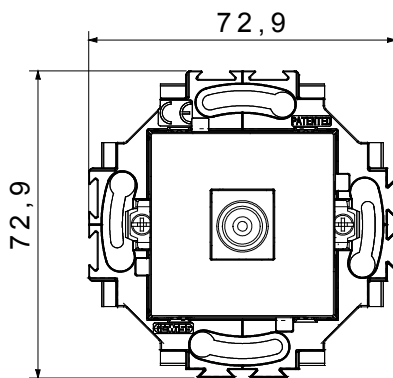

Residential series suitable for installations on round and square boxes, characterised by an elegant appearance and classic shapes. The plates, made of technopolymer in seven colours and with different modularities, from 1 to 5-gang, can be installed in both horizontal and vertical positions. The series, developed around a core of monobloc devices, is available in two colours: white and ivory, both with a glossy finish. Expandable with ChorusSmart modular devices.

Category	TV socket-outlet	Colour	White
Material	Technopolymer	Finishing	Glossy
Description	Direct	Attenuation	0 dB
Fixing	With clutches/Screws	Glow wire test	850 °C
Thermo-pressure with ball	125 °C	Standard	IEC 60169

DIMENSIONAL

TECHNICAL SYMBOLOGY

GWT

850 °C

125 °C

STANDARDS/APPROVALS