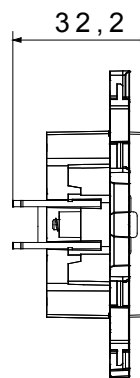

Residential series suitable for installations on round and square boxes, characterised by an elegant appearance and classic shapes. The plates, made of technopolymer in seven colours and with different modularities, from 1 to 5-gang, can be installed in both horizontal and vertical positions. The series, developed around a core of monobloc devices, is available in two colours: white and ivory, both with a glossy finish. Expandable with ChorusSmart modular devices.

Category	TV socket-outlet	Colour	White
Material	Technopolymer	Finishing	Glossy
Description	Direct	Attenuation	0 dB
Fixing	With clutches/Screws	Glow wire test	850 °C
Thermo-pressure with ball	125 °C	Standard	IEC 60169

DIMENSIONAL

TECHNICAL SYMBOLOGY

GWT

850 °C

125 °C

STANDARDS/APPROVALS