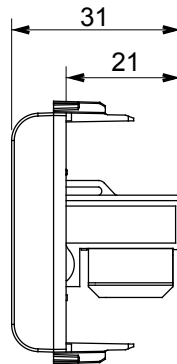

Wide range of control devices, sockets for power supply (conforming to national and international standards) signal pick-up, climate control, comfort management, technical alarm signalling and emergency lighting management. The ChoruSmart modular devices are available in five colours, glossy white, satin white, natural beige, satin black and lacquered titanium and in various sizes from 1/2, 1, 2 and 3 modules. Thanks to the mounting supports for rectangular, square and round boxes, endless combinations can be created with the ChoruSmart range of plates.

Category	Data socket	Description	RJ45
Colour	Ivory	Use category	5e
Cables	UTP	Connection	Toolless
Number pairs	4	Standard	EN 60603-7-2
No. modules	1	Material	Technopolymer

DIMENSIONAL

STANDARDS/APPROVALS