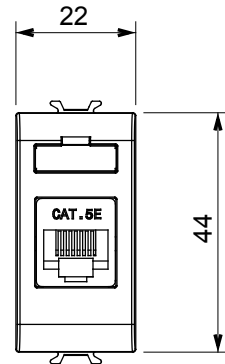

Wide range of control devices, sockets for power supply (conforming to national and international standards) signal pick-up, climate control, comfort management, technical alarm signalling and emergency lighting management. The ChoruSmart modular devices are available in five colours, glossy white, satin white, natural beige, satin black and lacquered titanium and in various sizes from 1/2, 1, 2 and 3 modules. Thanks to the mounting supports for rectangular, square and round boxes, endless combinations can be created with the ChoruSmart range of plates.

Category	Data socket	Description	RJ45
Colour	Ivory	Use category	5e
Cables	UTP	Connection	Toolless
Number pairs	4	Standard	EN 60603-7-2
No. modules	1	Material	Technopolymer

DIMENSIONAL

STANDARDS/APPROVALS