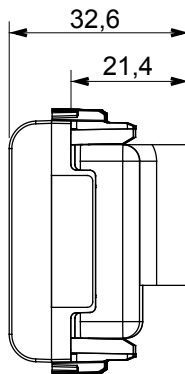

Wide range of control devices, sockets for power supply (conforming to national and international standards) signal pick-up, climate control, comfort management, technical alarm signalling and emergency lighting management. The ChoruSmart modular devices are available in five colours, glossy white, satin white, natural beige, satin black and lacquered titanium and in various sizes from 1/2, 1, 2 and 3 modules. Thanks to the mounting supports for rectangular, square and round boxes, endless combinations can be created with the ChoruSmart range of plates.

Category	TV/FM socket-outlet	Description	Direct
Colour	Ivory	Attenuation	0 dB
Connectors	TV-FM	Standard	EN 60728-4; IEC 61169-2
No. modules	2	Cable fixing	With screw
Case	Pressure casting zamak metal body	Material	Technopolymer

DIMENSIONAL

STANDARDS/APPROVALS