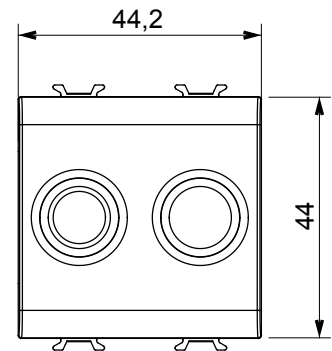

DIMENSIONAL