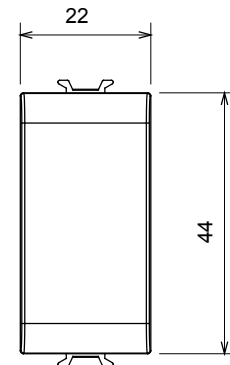

Wide range of control devices, sockets for power supply (conforming to national and international standards) signal pick-up, climate control, comfort management, technical alarm signalling and emergency lighting management. The ChoruSmart modular devices are available in five colours, glossy white, satin white, natural beige, satin black and lacquered titanium and in various sizes from 1/2, 1, 2 and 3 modules. Thanks to the mounting supports for rectangular, square and round boxes, endless combinations can be created with the ChoruSmart range of plates.

Category	Blanking module	Colour	Ivory
Description	1 module	Standard	EN 60669-1
Thermo-pressure with ball	125 °C	Glow Wire Test	850 °C
No. modules	1	Material	Technopolymer

### DIMENSIONAL