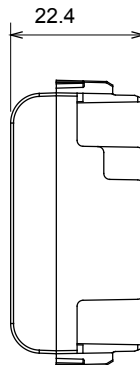

Wide range of control devices, sockets for power supply (conforming to national and international standards) signal pick-up, climate control, comfort management, technical alarm signalling and emergency lighting management. The ChoruSmart modular devices are available in five colours, glossy white, satin white, natural beige, satin black and lacquered titanium and in various sizes from 1/2, 1, 2 and 3 modules. Thanks to the mounting supports for rectangular, square and round boxes, endless combinations can be created with the ChoruSmart range of plates.

Category	Blanking module	Colour	Ivory
Description	1 module	Standard	EN 60669-1
Thermo-pressure with ball	125 °C	Glow Wire Test	850 °C
No. modules	1	Material	Technopolymer

### DIMENSIONAL