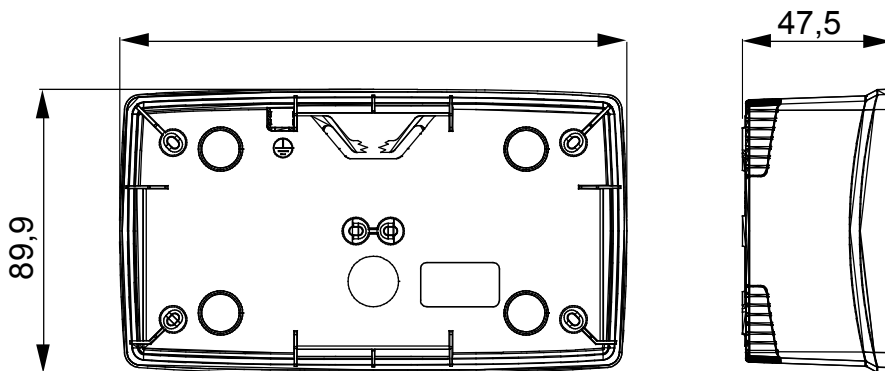

A range of tabletop panels, wall boxes and self-supporting wall enclosures suitable for housing ChorusSmart modular devices. Wall boxes and panels, available in black and white, must be completed with ChorusSmart support and One plates. The self-supporting enclosures, available in grey RAL 7035, are characterised in IP40 and IP55 versions: both have pre-cut knockouts, and the watertight version is also provided with a door with a transparent UV membrane. Self-supporting boxes and enclosures are designed to be fitted with an earth terminal.

Description	2+2 modules	Type	Horizontal
Colour	Satin black	Characteristics	Halogen free
Support	GW16822	Suitable for plates	ONE International
Torque screws tightening	0.8 Newton/meter	Outer dim. LxHxD (mm)	161x90x46
Glow wire test	650 °C	Thermo-pressure with ball	70 °C
Standard	EN 60670-1	Installation temperature	-5 +60 °C
Electrocod	0110		

DIMENSIONAL

TECHNICAL SYMBOLOGY

GWT

650 °C

70 °C

INSTALLATION

STANDARDS/APPROVALS