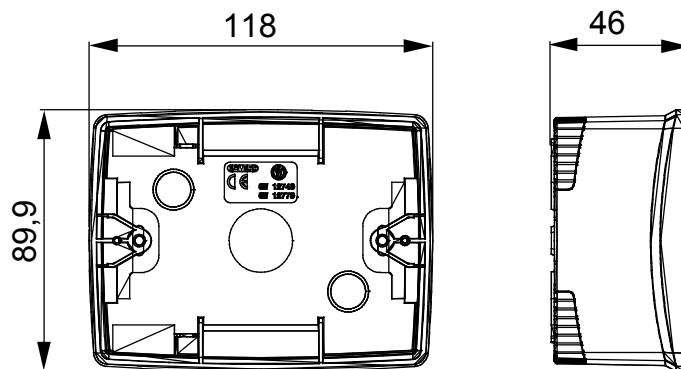

A range of tabletop panels, wall boxes and self-supporting wall enclosures suitable for housing ChorusSmart modular devices. Wall boxes and panels, available in black and white, must be completed with ChorusSmart support and One plates. The self-supporting enclosures, available in grey RAL 7035, are characterised in IP40 and IP55 versions: both have pre-cut knockouts, and the watertight version is also provided with a door with a transparent UV membrane. Self-supporting boxes and enclosures are designed to be fitted with an earth terminal.

Description	3 modules	Colour	Satin black
Characteristics	Halogen free	Support	GW16803
Suitable for plates	ONE	Torque screws tightening	0.8 Newton/meter
Outer dim. LxHxD (mm)	118x90x46	Glow wire test	650 °C
Thermo-pressure with ball	70 °C	Standard	EN 60670-1
Installation temperature	-5 +60 °C	Electrocod	0212

### DIMENSIONAL

### TECHNICAL SYMBOLOGY

**GWT**

650 °C

70 °C

INSTALLATION