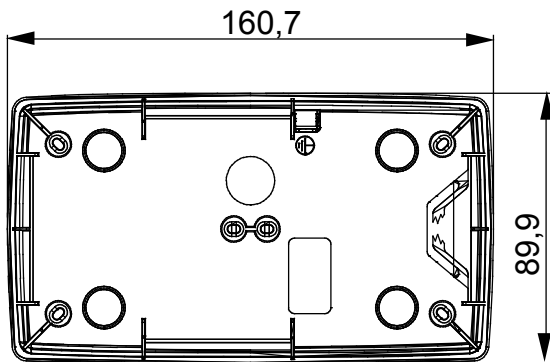

A range of tabletop panels, wall boxes and self-supporting wall enclosures suitable for housing ChorusSmart modular devices. Wall boxes and panels, available in black and white, must be completed with ChorusSmart support and One plates. The self-supporting enclosures, available in grey RAL 7035, are characterised in IP40 and IP55 versions: both have pre-cut knockouts, and the watertight version is also provided with a door with a transparent UV membrane. Self-supporting boxes and enclosures are designed to be fitted with an earth terminal.

| | | | |
|--------------------------|------------------|---------------------------|-------------------|
| Description | 2+2 modules | Type | Vertical |
| Colour | Satin White | Characteristics | Halogen free |
| Support | GW16822 | Suitable for plates | ONE International |
| Torque screws tightening | 0.8 Newton/meter | Outer dim. LxHxD (mm) | 90x161x46 |
| Glow wire test | 650 °C | Thermo-pressure with ball | 70 °C |
| Standard | EN 60670-1 | Installation temperature | -5 +60 °C |
| Electrocod | 0110 | | |

DIMENSIONAL

TECHNICAL SYMBOLOGY

GWT

650 °C

70 °C

INSTALLATION

STANDARDS/APPROVALS