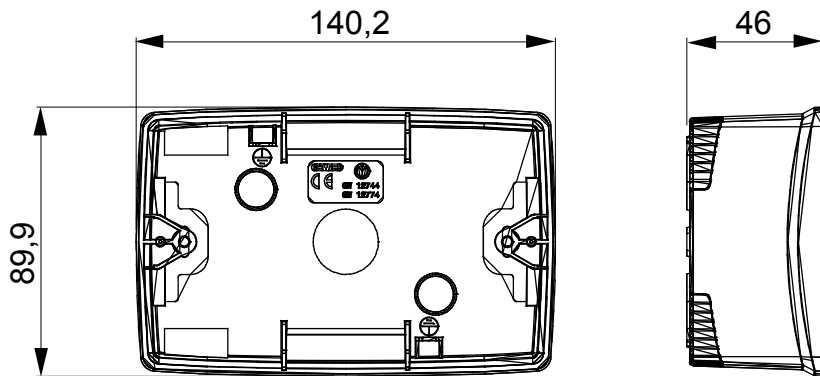

A range of tabletop panels, wall boxes and self-supporting wall enclosures suitable for housing ChorusSmart modular devices. Wall boxes and panels, available in black and white, must be completed with ChorusSmart support and One plates. The self-supporting enclosures, available in grey RAL 7035, are characterised in IP40 and IP55 versions: both have pre-cut knockouts, and the watertight version is also provided with a door with a transparent UV membrane. Self-supporting boxes and enclosures are designed to be fitted with an earth terminal.

Description	4 modules	Colour	Satin White
Characteristics	Halogen free	Support	GW16804
Suitable for plates	ONE	Torque screws tightening	0.8 Newton/meter
Outer dim. LxHxD (mm)	140x90x46	Glow wire test	650 °C
Thermo-pressure with ball	70 °C	Standard	EN 60670-1
Installation temperature	-5 +60 °C	Electrocod	0212

DIMENSIONAL

TECHNICAL SYMBOLOGY

GWT

650 °C

70 °C

INSTALLATION

min

max