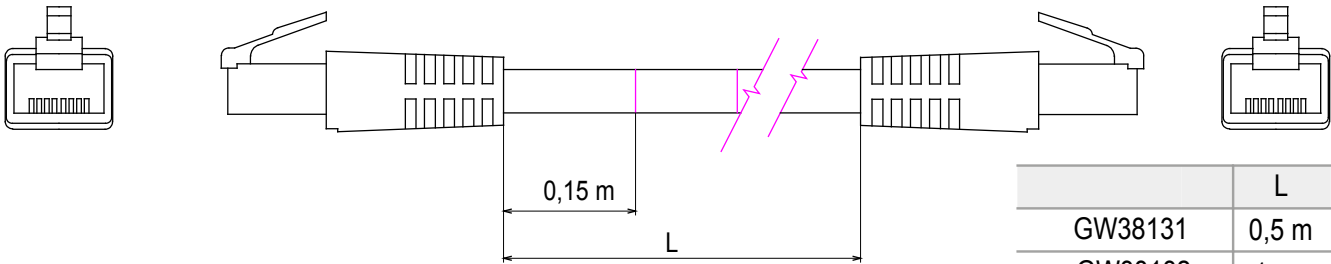

Complete system for the connection and distribution of LAN networks in residential and tertiary areas. The range includes fibre optic solutions, wall panels, floor cabinets and copper wiring products. To wire copper networks, Data Center offers RJ45 connectors and HDMI and USB couplers suitable for Gewiss civil series, permutation cords and UTP and FTP cables, offering installation flexibility and ease of wiring.

Category	Patch-cord	Description	RJ45 - RJ45
Use category	6	Cables type	UTP 24 AWG
System	UTP	Cable length	5 m
Colour	Grey	Electrocod	2972

DIMENSIONAL

	L
GW38131	0,5 m
GW38132	1 m
GW38133	2 m

STANDARDS/APPROVALS