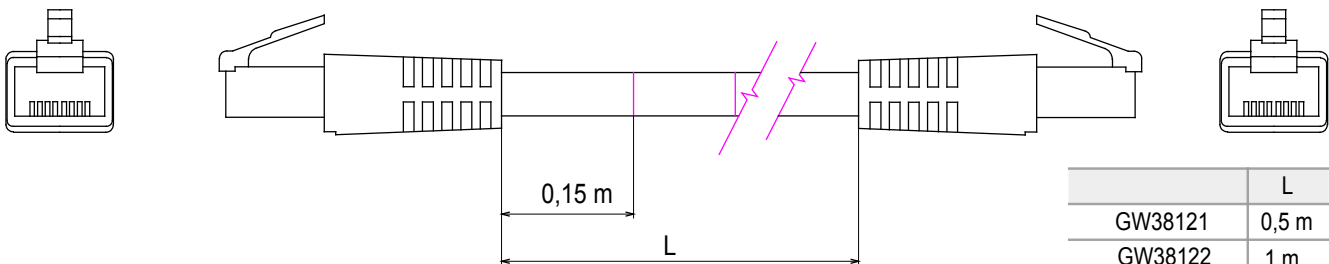

Complete system for the connection and distribution of LAN networks in residential and tertiary areas. The range includes fibre optic solutions, wall panels, floor cabinets and copper wiring products. To wire copper networks, Data Center offers RJ45 connectors and HDMI and USB couplers suitable for Gewiss civil series, permutation cords and UTP and FTP cables, offering installation flexibility and ease of wiring.

Category	Patch-cord	Description	RJ45 - RJ45
Use category	5e	Cables type	FTP 24 AWG
System	FTP	Cable length	2 m
Colour	Grey	Electrocod	2972

DIMENSIONAL

	L
GW38121	0,5 m
GW38122	1 m
GW38123	2 m
GW38124	5 m