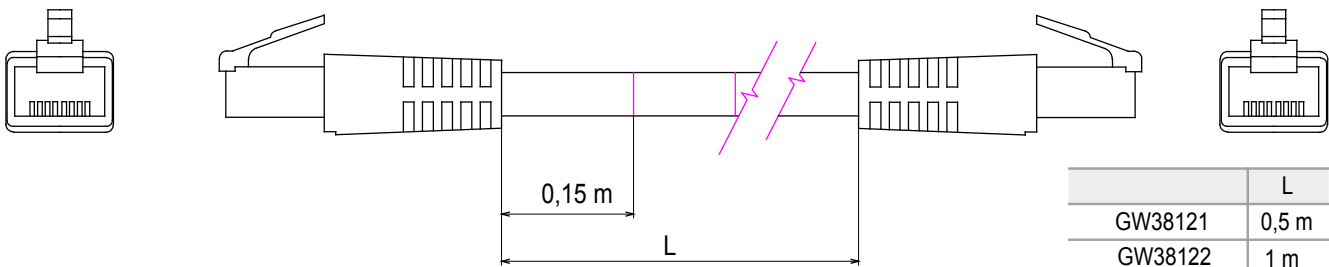

Complete system for the connection and distribution of LAN networks in residential and tertiary areas. The range includes fibre optic solutions, wall panels, floor cabinets and copper wiring products. To wire copper networks, Data Center offers RJ45 connectors and HDMI and USB couplers suitable for Gewiss civil series, permutation cords and UTP and FTP cables, offering installation flexibility and ease of wiring.

Category	Patch-cord	Description	RJ45 - RJ45
Use category	5e	Cables type	FTP 24 AWG
System	FTP	Cable length	0.5 m
Colour	Grey	Electrocod	2972

### DIMENSIONAL

	L
GW38121	0,5 m
GW38122	1 m
GW38123	2 m
GW38124	5 m