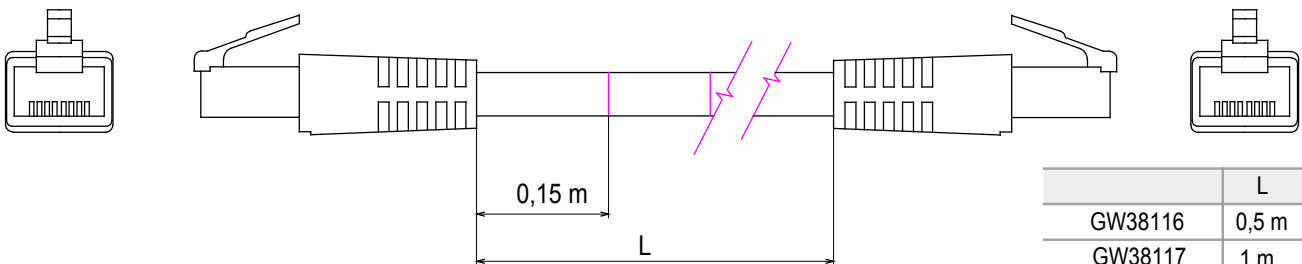

Complete system for the connection and distribution of LAN networks in residential and tertiary areas. The range includes fibre optic solutions, wall panels, floor cabinets and copper wiring products. To wire copper networks, Data Center offers RJ45 connectors and HDMI and USB couplers suitable for Gewiss civil series, permutation cords and UTP and FTP cables, offering installation flexibility and ease of wiring.

Category	Patch-cord	Description	RJ45 - RJ45
Use category	5e	Cables type	UTP 24 AWG
System	UTP	Cable length	5 m
Colour	Grey	Electrocod	2972

DIMENSIONAL

	L
GW38116	0,5 m
GW38117	1 m
GW38118	2 m
GW38118	5 m