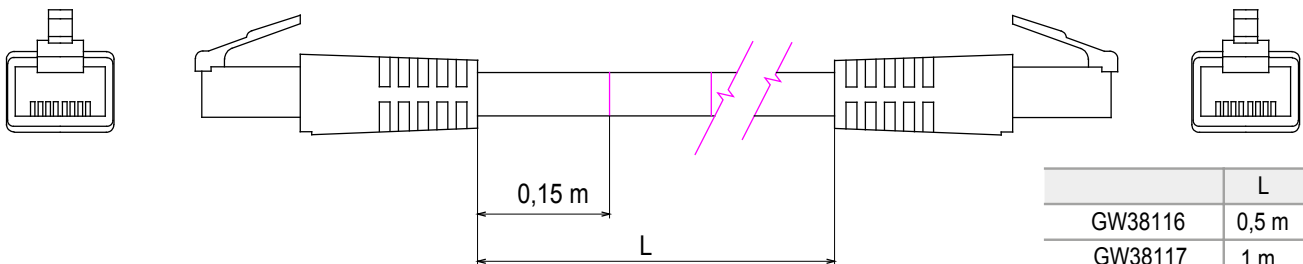

Complete system for the connection and distribution of LAN networks in residential and tertiary areas. The range includes fibre optic solutions, wall panels, floor cabinets and copper wiring products. To wire copper networks, Data Center offers RJ45 connectors and HDMI and USB couplers suitable for Gewiss civil series, permutation cords and UTP and FTP cables, offering installation flexibility and ease of wiring.

Category	Patch-cord	Description	RJ45 - RJ45
Use category	5e	Cables type	UTP 24 AWG
System	UTP	Cable length	2 m
Colour	Grey	Electrocod	2972

DIMENSIONAL

	L
GW38116	0,5 m
GW38117	1 m
GW38118	2 m
GW38118	5 m