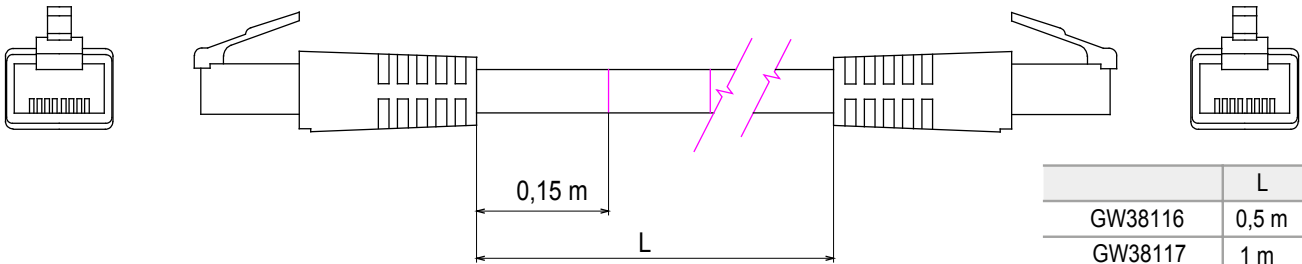

Complete system for the connection and distribution of LAN networks in residential and tertiary areas. The range includes fibre optic solutions, wall panels, floor cabinets and copper wiring products. To wire copper networks, Data Center offers RJ45 connectors and HDMI and USB couplers suitable for Gewiss civil series, permutation cords and UTP and FTP cables, offering installation flexibility and ease of wiring.

Category	Patch-cord	Description	RJ45 - RJ45
Use category	5e	Cables type	UTP 24 AWG
System	UTP	Cable length	1 m
Colour	Grey	Electrocod	2972

DIMENSIONAL

	L
GW38116	0,5 m
GW38117	1 m
GW38118	2 m
GW38118	5 m