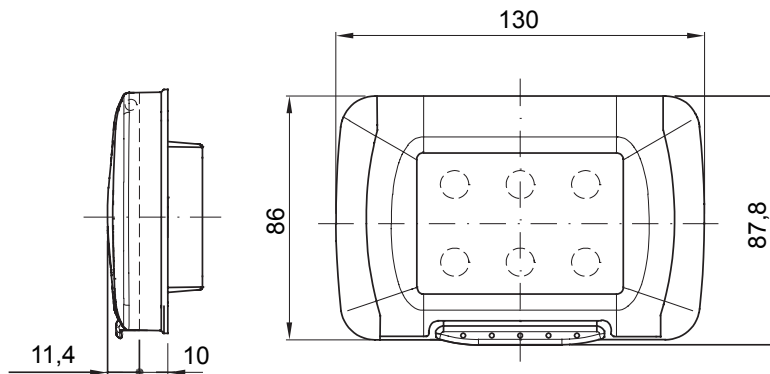

Description	3 modules	Colour	Toner black
Colour Plate	Black	Door type	With membrane
Door colour	Transparent	For flush mounting box	GW24403, GW24403PM
IP degree	IP55	Insulation class	II
Mechanical resistance	IK07	Glow Wire Test	650 °C
Thermo-pressure with ball	70 °C	Standard	EN 60669-1
Installation temperature	-25 +60 °C	Electrocod	0110

BEHAVIOUR WITH CHEMICAL AND ATMOSPHERIC AGENTS

Saline solution	Acids		Bases		Solvents				Mineral oil	UV rays
	Concentrated	Diluted	Concentrated	Diluted	Hexane	Benzol	Acetone	Alcohol		
Resistant	Limited resistance	Resistant	Resistant	Resistant	Limited resistance	Not resistant	Not resistant	Not resistant	Limited resistance	Resistant

DIMENSIONAL

TECHNICAL SYMBOLOGY

IP

IP55

II

IK

IK07

GWT

650 °C

70 °C

STANDARDS/APPROVALS