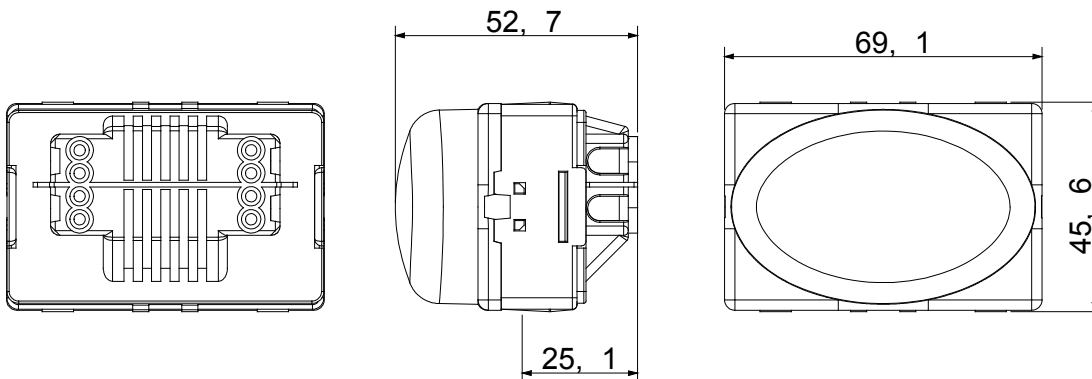

Diffuser colour	Red	Fixing for lamp	Cartridge lamp S6x36 mm
No. SYSTEM modules	3	Category	System series
Type	Indicator	Colour	White
Description	Protruding stair riser lamp	Wiring terminals	With screw
Standard	EN 62094-1		

### DIMENSIONAL