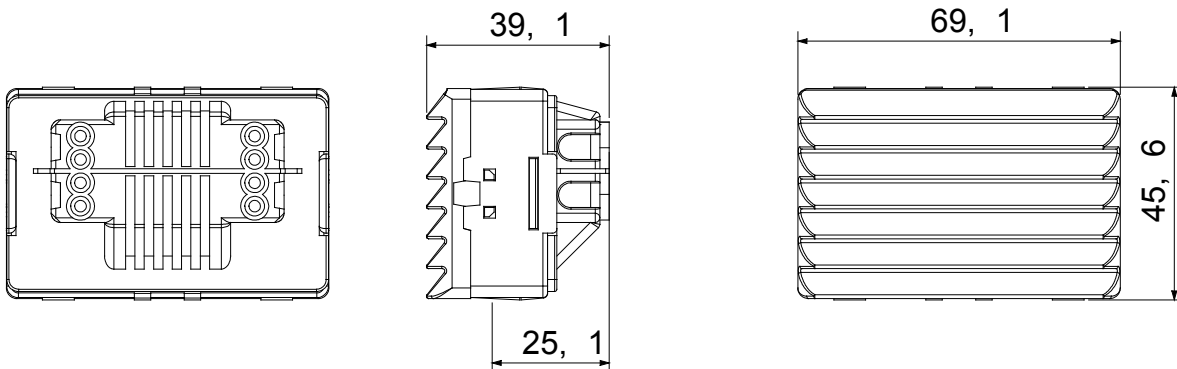

The System modular devices make it possible to create infinite combination between devices and plates, thanks to a complete range that is able to satisfy all design, functional and installation requirements. Colour and finiture: glossy white, bright and versatile  
 Ideal for flush-mounting solutions (for rectangular or square boxes), surface-mounting solutions, and for special applications. The range includes commands, socket- outlets, protection, indicators, connectors and devices for the control, safety and comfort of your home.

Diffuser colour	Light blue	Fixing for lamp	Cartridge lamp S6x36 mm
No. SYSTEM modules	3	Category	System series
Type	Indicator	Colour	White
Description	Stair riser lamp	Wiring terminals	With screw
Standard	EN 62094-1		

### DIMENSIONAL