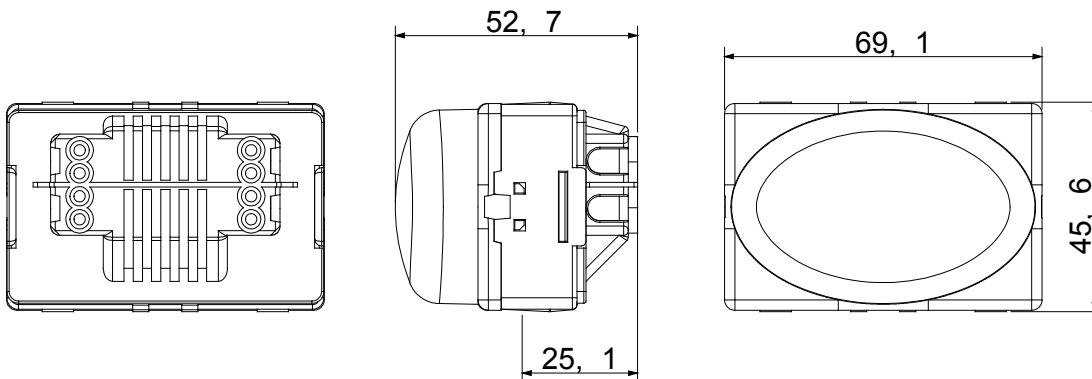

The System modular devices make it possible to create infinite combination between devices and plates, thanks to a complete range that is able to satisfy all design, functional and installation requirements. Colour and finiture: glossy white, bright and versatile
Ideal for flush-mounting solutions (for rectangular or square boxes), surface-mounting solutions, and for special applications. The range includes commands, socket- outlets, protection, indicators, connectors and devices for the control, safety and comfort of your home.

Diffuser colour	Opal diffuser	Fixing for lamp	Cartridge lamp S6x36 mm
No. SYSTEM modules	3	Category	System series
Type	Indicator	Colour	White
Description	Protruding stair riser lamp	Wiring terminals	With screw
Standard	EN 62094-1		

DIMENSIONAL

STANDARDS/APPROVALS