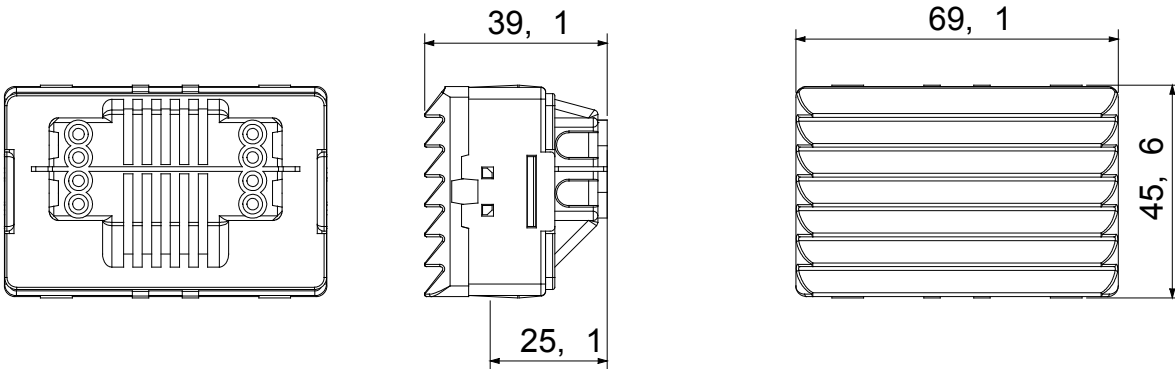

The System modular devices make it possible to create infinite combination between devices and plates, thanks to a complete range that is able to satisfy all design, functional and installation requirements. Colour and finiture: glossy white, bright and versatile
Ideal for flush-mounting solutions (for rectangular or square boxes), surface-mounting solutions, and for special applications. The range includes commands, socket- outlets, protection, indicators, connectors and devices for the control, safety and comfort of your home.

Diffuser colour	Opal diffuser	Fixing for lamp	Cartridge lamp S6x36 mm
No. SYSTEM modules	3	Category	System series
Type	Indicator	Colour	White
Description	Stair riser lamp	Wiring terminals	With screw
Standard	EN 62094-1		

DIMENSIONAL

STANDARDS/APPROVALS