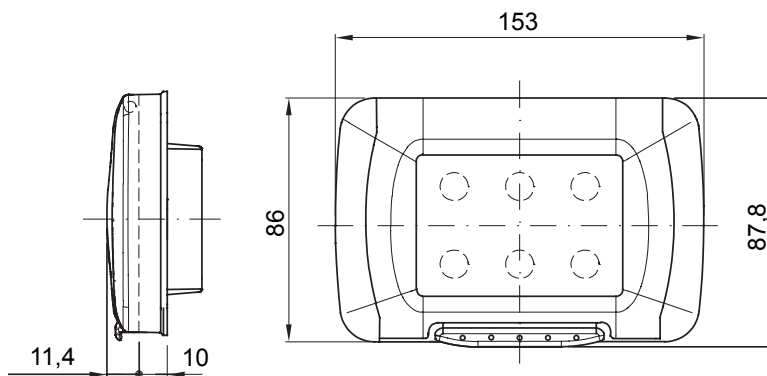

The technopolymer plates, available in two different shapes, Top System and Virna, and in 14 colour shades are the ideal solution for every installation. Top System: classic forms, resistant materials. A line of simple, functional plates that can enhance every environment, bringing harmony and beauty to the entire home. Virna: plates with unmistakable modern style, created to meet the needs of contemporary design. The elegance of the rectangular form is enhanced by the lightness and simplicity of the lines which surround the command buttons. All SYSTEM domestic series plates use the same supports, without the need for additional adapters. The range also includes blank plates, contour plates and watertight plates (degree of protection IP55 with closed lid and with installation on smooth, waterproof walls without grooves i.e. smooth tiles, marble).

Description	4 modules	Colour	Grey RAL 7035
Colour Plate	Grey RAL 7035	Door type	With membrane
Door colour	Transparent	For flush mounting box	GW24404, GW24404PM
IP degree	IP55	Insulation class	II
Mechanical resistance	IK07	Glow Wire Test	650 °C
Thermo-pressure with ball	70 °C	Standard	EN 60669-1
Installation temperature	-25 +60 °C	Electrocod	0110

#### DIMENSIONAL