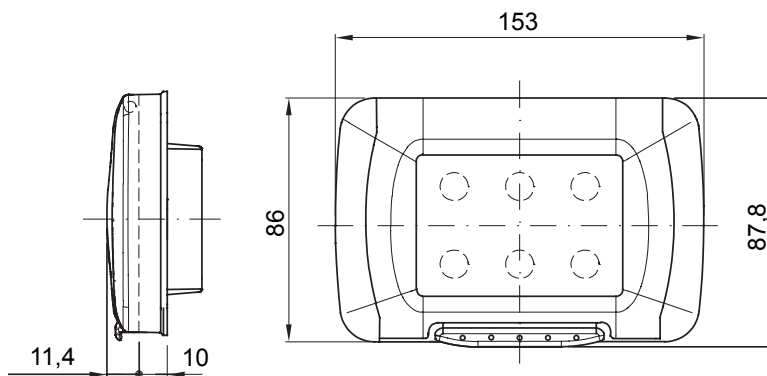

The technopolymer plates, available in two different shapes, Top System and Virna, and in 14 colour shades are the ideal solution for every installation. Top System: classic forms, resistant materials. A line of simple, functional plates that can enhance every environment, bringing harmony and beauty to the entire home. Virna: plates with unmistakable modern style, created to meet the needs of contemporary design. The elegance of the rectangular form is enhanced by the lightness and simplicity of the lines which surround the command buttons. All SYSTEM domestic series plates use the same supports, without the need for additional adapters. The range also includes blank plates, contour plates and watertight plates (degree of protection IP55 with closed lid and with installation on smooth, waterproof walls without grooves i.e. smooth tiles, marble).

Description	4 modules	Colour	Cloud white
Colour Plate	Cloud white	Door type	With membrane
Door colour	Transparent	For flush mounting box	GW24404, GW24404PM
IP degree	IP55	Insulation class	II
Mechanical resistance	IK07	Glow Wire Test	650 °C
Thermo-pressure with ball	70 °C	Standard	EN 60669-1
Installation temperature	-25 +60 °C	Electrocod	0110

#### DIMENSIONAL

#### TECHNICAL SYMBOLOGY

**IP**

IP55

II

**IK**

IK07

**GWT**

650 °C