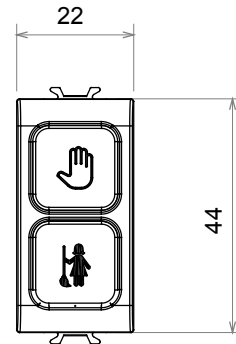

Wide range of control devices, sockets for power supply (conforming to national and international standards) signal pick-up, climate control, comfort management, technical alarm signalling and emergency lighting management. The ChoruSmart modular devices are available in five colours, glossy white, satin white, natural beige, satin black and lacquered titanium and in various sizes from 1/2, 1, 2 and 3 modules. Thanks to the mounting supports for rectangular, square and round boxes, endless combinations can be created with the ChoruSmart range of plates.

Category	Indicator lamp	Symbol	DND+MUR
Colour	Glossy Titanium	Diffuser colour	Opal diffuser
Standard	EN 62094-1	Thermo-pressure with ball	125 °C
Glow Wire Test	850 °C	No. modules	1
Electrocod	0781		

DIMENSIONAL