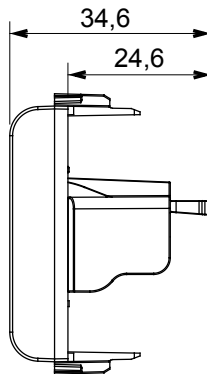

Wide range of control devices, sockets for power supply (conforming to national and international standards) signal pick-up, climate control, comfort management, technical alarm signalling and emergency lighting management. The ChoruSmart modular devices are available in five colours, glossy white, satin white, natural beige, satin black and lacquered titanium and in various sizes from 1/2, 1, 2 and 3 modules. Thanks to the mounting supports for rectangular, square and round boxes, endless combinations can be created with the ChoruSmart range of plates.

Category	Socket-outlet	Description	USB socket-outlet
Colour	Glossy Titanium	No. modules	1
Electrocod	3720	Material	Technopolymer

DIMENSIONAL

STANDARDS/APPROVALS