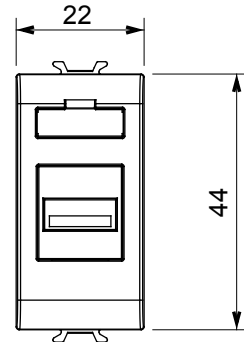

Wide range of control devices, sockets for power supply (conforming to national and international standards) signal pick-up, climate control, comfort management, technical alarm signalling and emergency lighting management. The ChoruSmart modular devices are available in five colours, glossy white, satin white, natural beige, satin black and lacquered titanium and in various sizes from 1/2, 1, 2 and 3 modules. Thanks to the mounting supports for rectangular, square and round boxes, endless combinations can be created with the ChoruSmart range of plates.

Category	Socket-outlet	Description	USB socket-outlet
Colour	Glossy Titanium	No. modules	1
Electrocod	3720	Material	Technopolymer

DIMENSIONAL

STANDARDS/APPROVALS