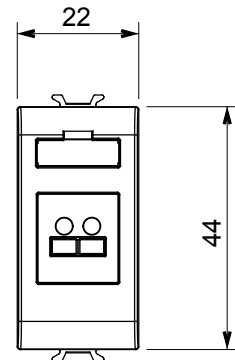

Wide range of control devices, sockets for power supply (conforming to national and international standards) signal pick-up, climate control, comfort management, technical alarm signalling and emergency lighting management. The ChoruSmart modular devices are available in five colours, glossy white, satin white, natural beige, satin black and lacquered titanium and in various sizes from 1/2, 1, 2 and 3 modules. Thanks to the mounting supports for rectangular, square and round boxes, endless combinations can be created with the ChoruSmart range of plates.

Category	Connector	Description	Speaker socket
Colour	Glossy Titanium	No. modules	1
Electrocod	3720	Material	Technopolymer

DIMENSIONAL

STANDARDS/APPROVALS