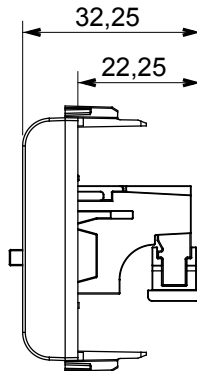

Wide range of control devices, sockets for power supply (conforming to national and international standards) signal pick-up, climate control, comfort management, technical alarm signalling and emergency lighting management. The ChoruSmart modular devices are available in five colours, glossy white, satin white, natural beige, satin black and lacquered titanium and in various sizes from 1/2, 1, 2 and 3 modules. Thanks to the mounting supports for rectangular, square and round boxes, endless combinations can be created with the ChoruSmart range of plates.

Category	Connector	Description	Speaker socket
Colour	Glossy Titanium	No. modules	1
Electrocod	3720	Material	Technopolymer

DIMENSIONAL

STANDARDS/APPROVALS