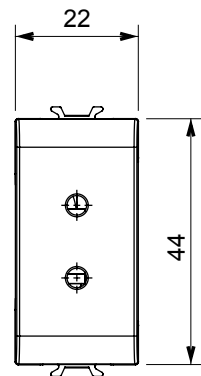

Wide range of control devices, sockets for power supply (conforming to national and international standards) signal pick-up, climate control, comfort management, technical alarm signalling and emergency lighting management. The ChoruSmart modular devices are available in five colours, glossy white, satin white, natural beige, satin black and lacquered titanium and in various sizes from 1/2, 1, 2 and 3 modules. Thanks to the mounting supports for rectangular, square and round boxes, endless combinations can be created with the ChoruSmart range of plates.

Category	SELV socket	Description	2P - 6A - 24V
Colour	Glossy Titanium	For plug pins	Ø 3 mm
No. modules	1	Electrocod	0131
Material	Technopolymer		

DIMENSIONAL

STANDARDS/APPROVALS