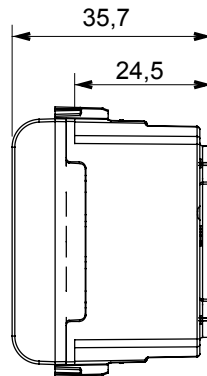

Wide range of control devices, sockets for power supply (conforming to national and international standards) signal pick-up, climate control, comfort management, technical alarm signalling and emergency lighting management. The ChoruSmart modular devices are available in five colours, glossy white, satin white, natural beige, satin black and lacquered titanium and in various sizes from 1/2, 1, 2 and 3 modules. Thanks to the mounting supports for rectangular, square and round boxes, endless combinations can be created with the ChoruSmart range of plates.

Category	SELV socket	Description	2P - 6A - 24V
Colour	Glossy Titanium	For plug pins	Ø 3 mm
No. modules	1	Electrocod	0131
Material	Technopolymer		

DIMENSIONAL

STANDARDS/APPROVALS