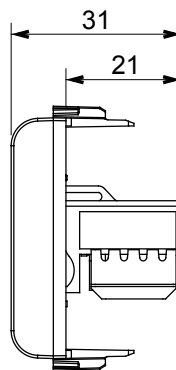

Wide range of control devices, sockets for power supply (conforming to national and international standards) signal pick-up, climate control, comfort management, technical alarm signalling and emergency lighting management. The ChoruSmart modular devices are available in five colours, glossy white, satin white, natural beige, satin black and lacquered titanium and in various sizes from 1/2, 1, 2 and 3 modules. Thanks to the mounting supports for rectangular, square and round boxes, endless combinations can be created with the ChoruSmart range of plates.

Category	Data socket	Description	RJ45
Colour	Glossy Titanium	Use category	6
Cables	UTP	Connection	Toolless
Number pairs	4	Standard	EN 60603-7-4
No. modules	1	Electrocod	3722
Material	Technopolymer		

DIMENSIONAL