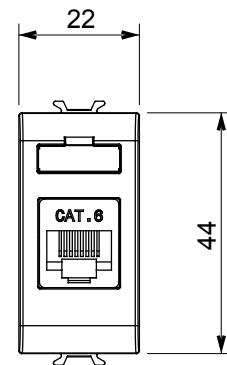

Wide range of control devices, sockets for power supply (conforming to national and international standards) signal pick-up, climate control, comfort management, technical alarm signalling and emergency lighting management. The ChoruSmart modular devices are available in five colours, glossy white, satin white, natural beige, satin black and lacquered titanium and in various sizes from 1/2, 1, 2 and 3 modules. Thanks to the mounting supports for rectangular, square and round boxes, endless combinations can be created with the ChoruSmart range of plates.

Category	Data socket	Description	RJ45
Colour	Glossy Titanium	Use category	6
Cables	UTP	Connection	Toolless
Number pairs	4	Standard	EN 60603-7-4
No. modules	1	Electrocod	3722
Material	Technopolymer		

DIMENSIONAL