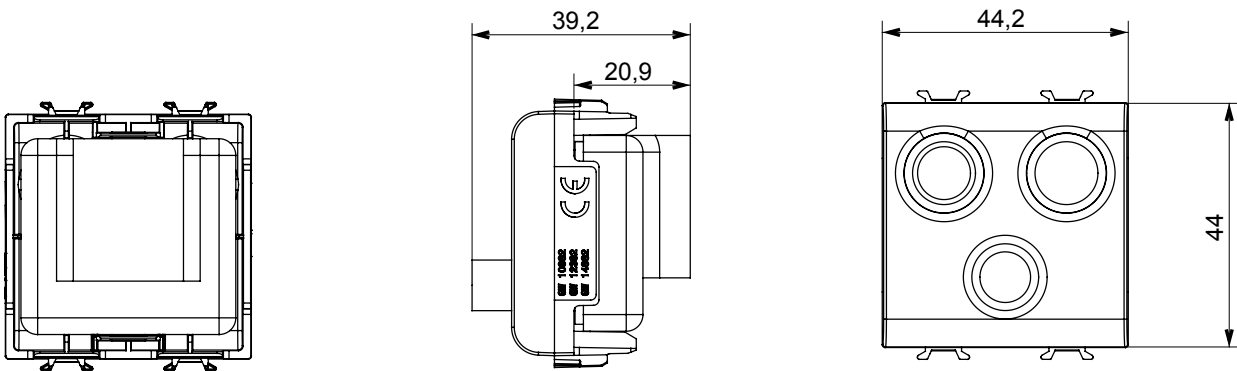

Wide range of control devices, sockets for power supply (conforming to national and international standards) signal pick-up, climate control, comfort management, technical alarm signalling and emergency lighting management. The ChoruSmart modular devices are available in five colours, glossy white, satin white, natural beige, satin black and lacquered titanium and in various sizes from 1/2, 1, 2 and 3 modules. Thanks to the mounting supports for rectangular, square and round boxes, endless combinations can be created with the ChoruSmart range of plates.

Category	TV/FM/SAT socket-outlet	Description	Direct
Colour	Glossy Titanium	Attenuation	0 dB
Connectors	TV-FM-SAT	Standard	EN 60728-4; IEC 61169-2; IEC 61169-24
No. modules	2	Cable fixing	With screw
Case	Pressure casting zamak metal body	Electrocod	0131
Material	Technopolymer		

DIMENSIONAL

STANDARDS/APPROVALS